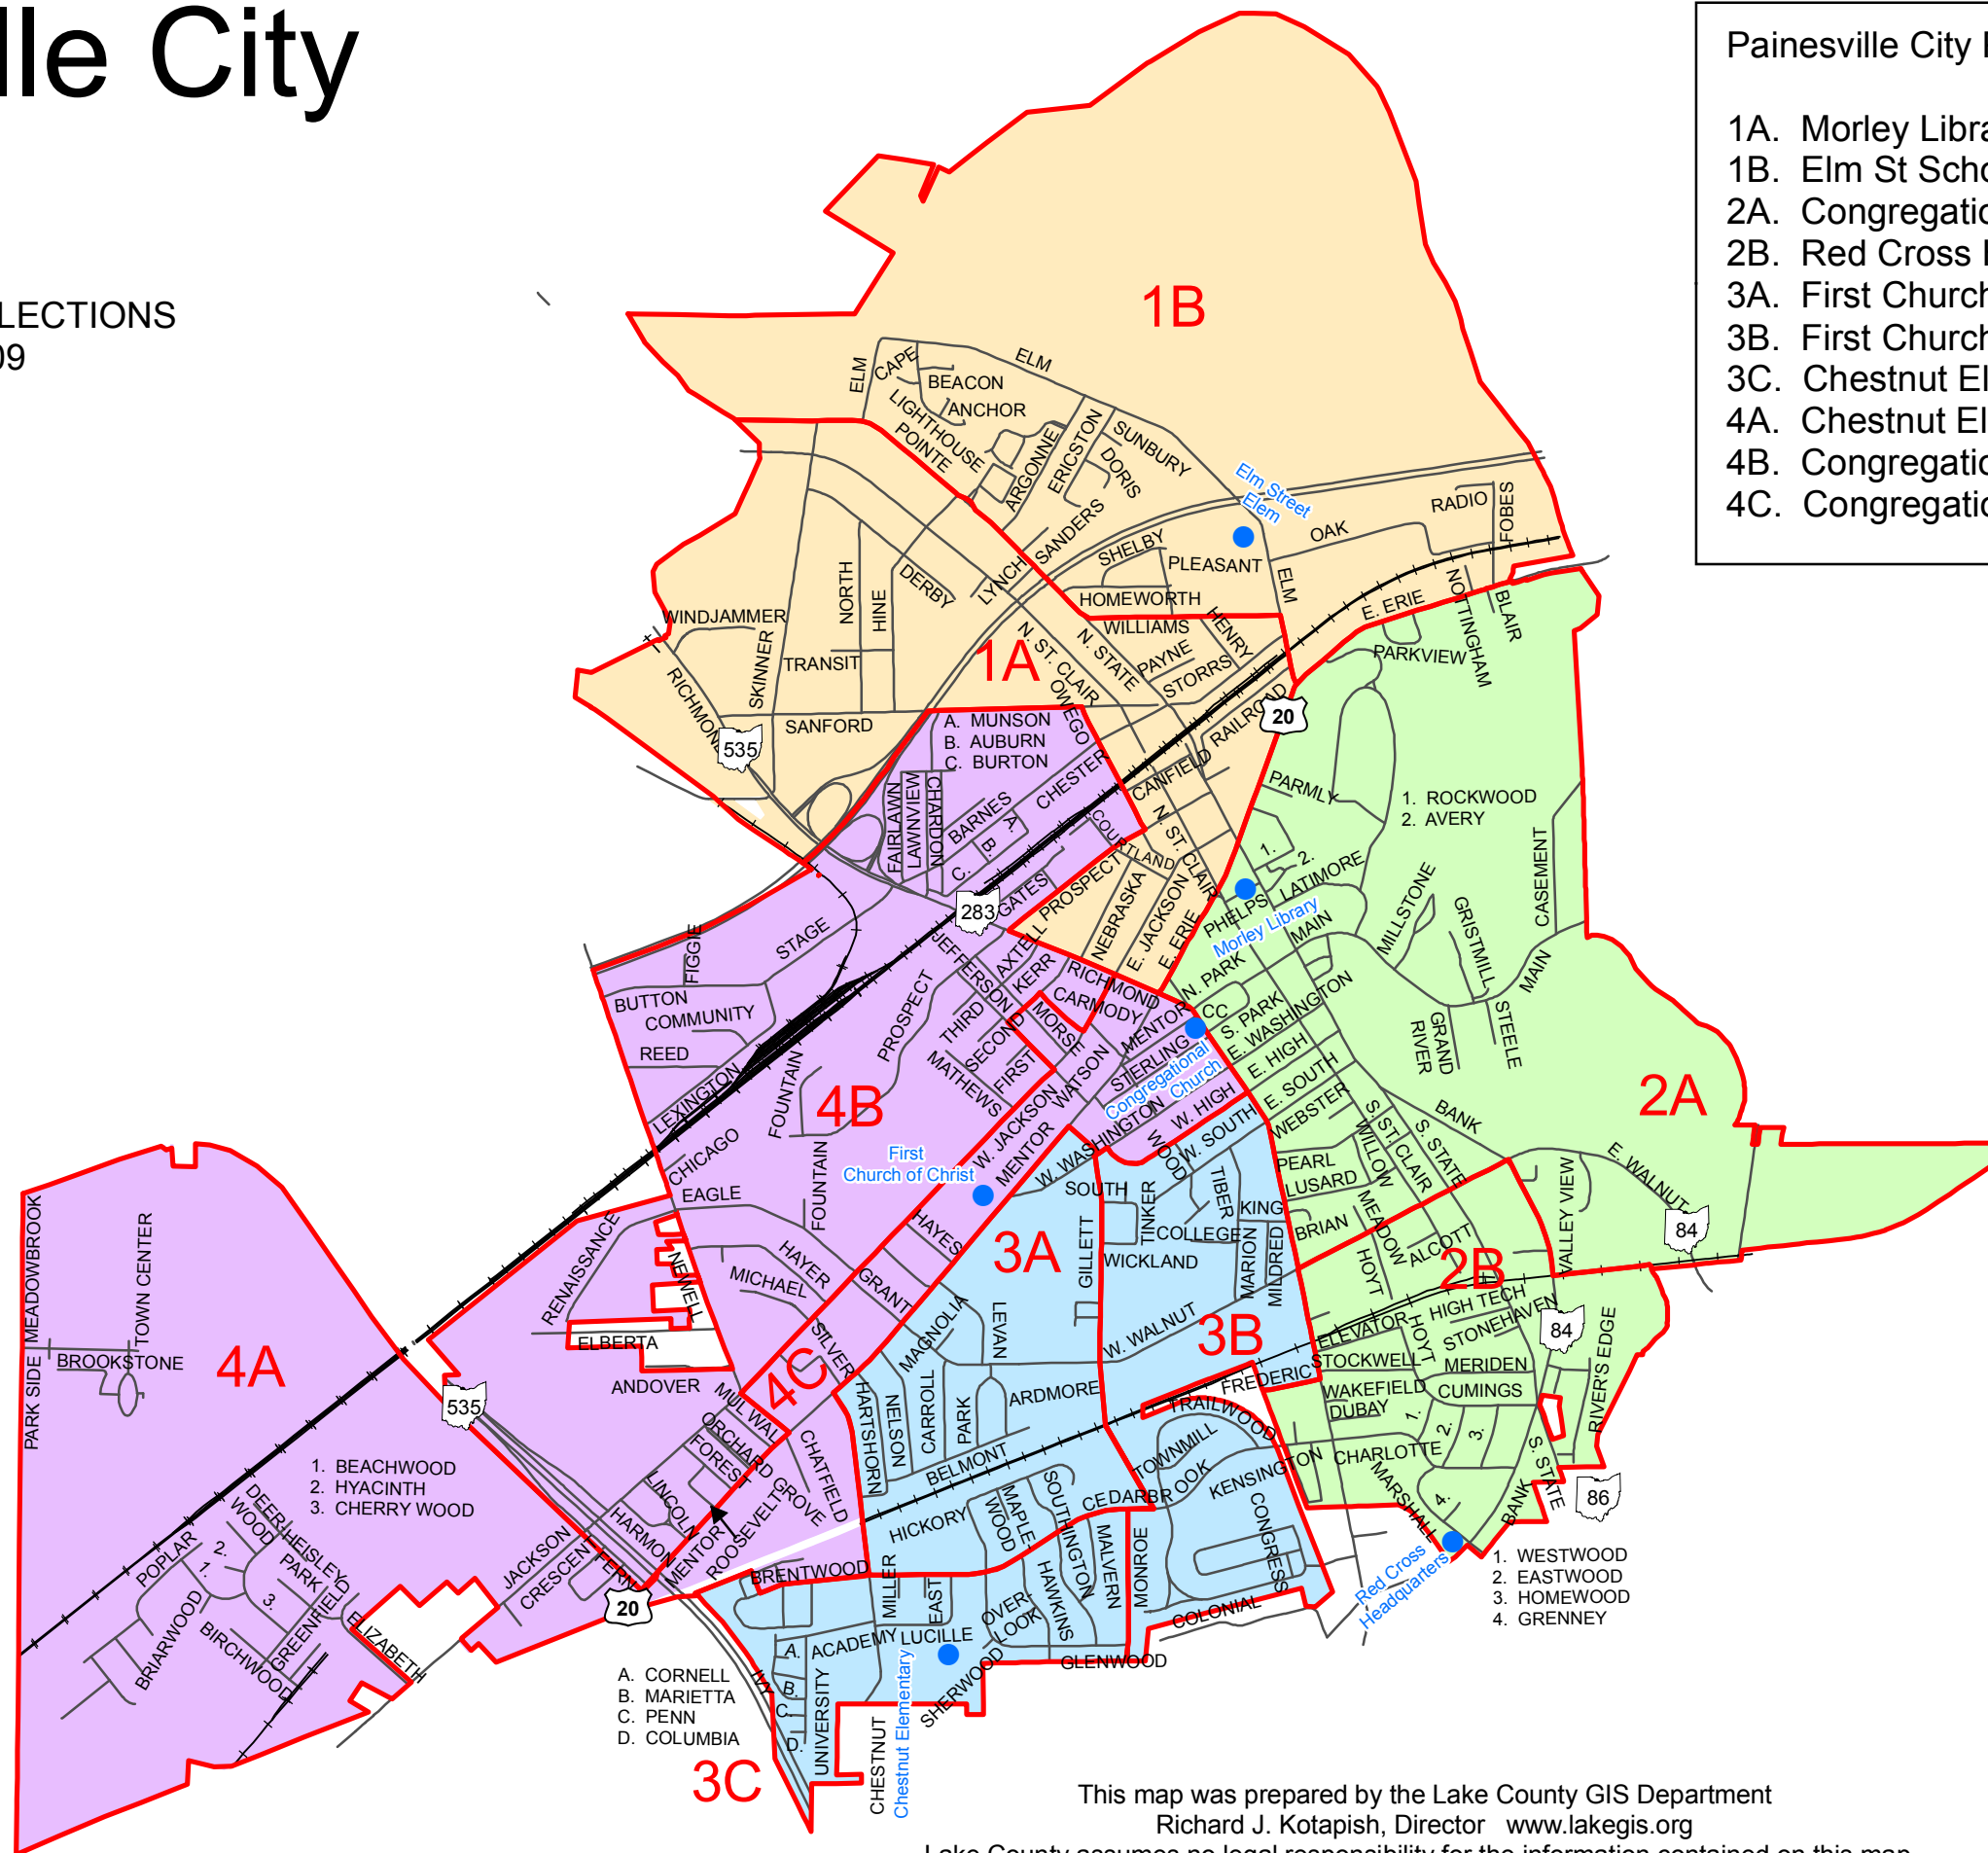

# Painesville City

Lake County, Ohio

LAKE COUNTY BOARD OF ELECTIONS  
ADOPTED JULY, 2009

## Painesville City Precincts

1A. Morley Library	184 Phelps St.
1B. Elm St School	585 Elm St.
2A. Congregational Church	22 Liberty
2B. Red Cross Headquarters	1016 Bank
3A. First Church of Christ	422 Mentor Ave.
3B. First Church of Christ	422 Mentor Ave.
3C. Chestnut Elem.	341 Chestnut St.
4A. Chestnut Elem.	341 Chestnut St.
4B. Congregational Church	22 Liberty
4C. Congregational Church	22 Liberty

July 2009

1 inch = 2,000 feet

## Legend

- Polling Locations
- Precinct Lines
- Ward 1
- Ward 2
- Ward 3
- Ward 4

This map was prepared by the Lake County GIS Department  
Richard J. Kotapish, Director [www.lakegis.org](http://www.lakegis.org)